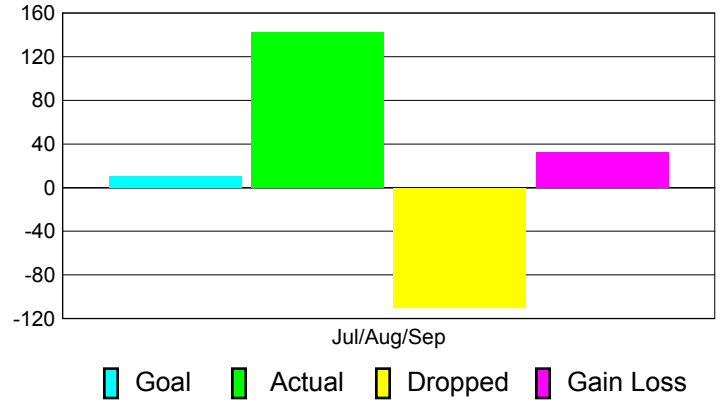

Membership Results 2012-2013

Goal, New, Dropped, Gain/Loss

Comparison of Membership Gain/Loss

Current Year Compared to the Previous Year